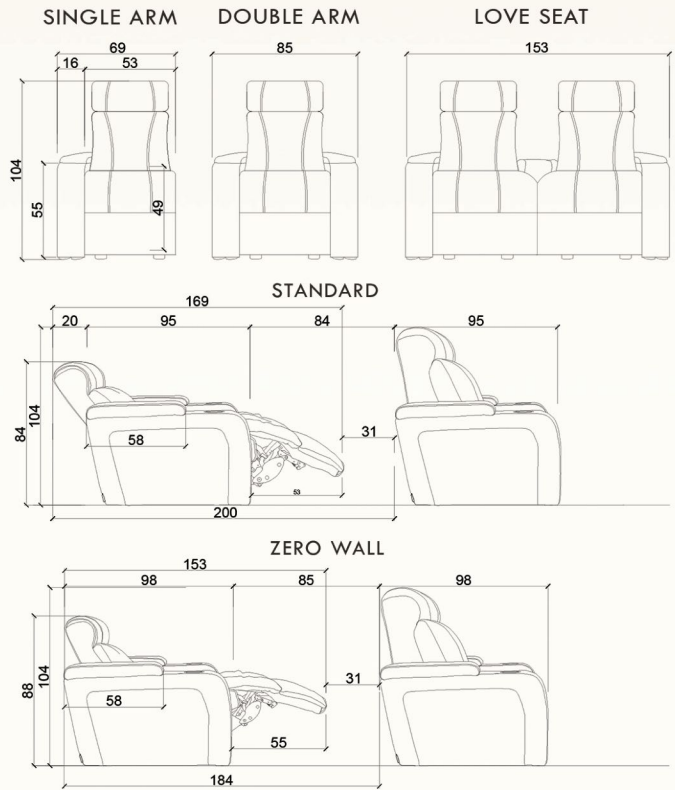

A-TOM[®]

SEATING

SPACES[®]
AND
BETWEEN

HELIUM

COMFORT WITHOUT BOUNDARIES!

FEATURES

- Available in XL and MINI
- Ergonomic cushioning for unbiased comfort
- Elbow pad armrests for added comfort
- Configurable for inclined install
- Offered as single, continuous, daybed or love seats (with an articulating centre arm)
- A variety of upholstery and colors
- Choice of manual or electric recliner
- Constructible with ADA ends (Optional)
- Swivel Table (Optional)
- Zero Wall Mechanism (Optional)
- Lifiable Seat Base (Optional)
- Roll-up Seat Legrest (Optional)
- Motorized Headrest (Optional)

HELIUM RECLINER (cm)

MINI RECLINER

XL RECLINER