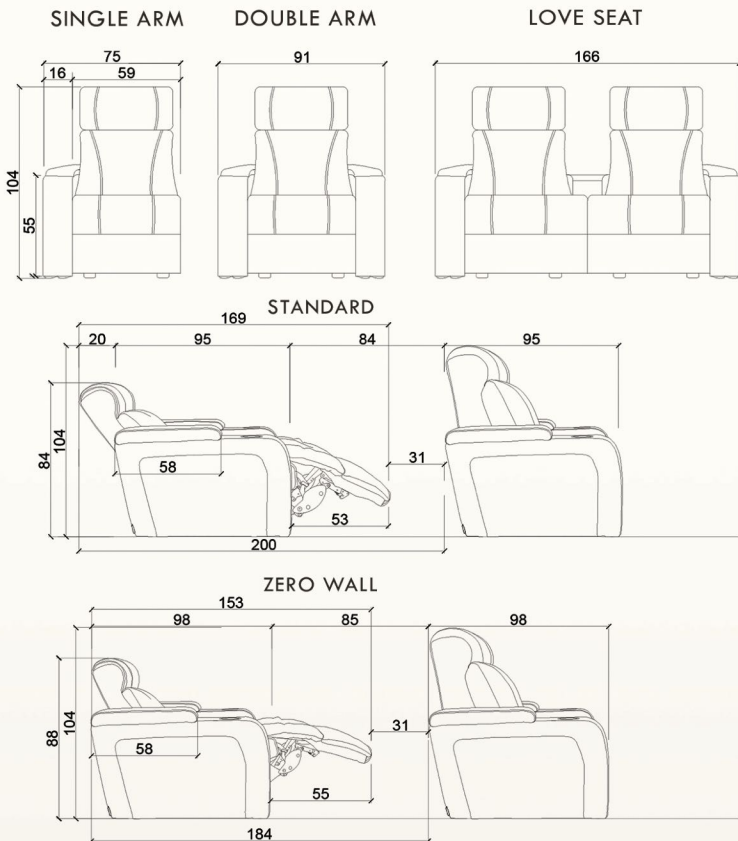

A-TOM[®]

SEATING

SPACES[®]
AND
BETWEEN

HELIUM

COMFORT WITHOUT BOUNDARIES!

FEATURES

- Available in XL and MINI
- Ergonomic cushioning for unbiased comfort
- Elbow pad armrests for added comfort
- Configurable for inclined install
- Offered as single, continuous, daybed or love seats (with an articulating centre arm)
- A variety of upholstery and colors
- Choice of manual or electric recliner
- Constructible with ADA ends (Optional)
- Swivel Table (Optional)
- Zero Wall Mechanism (Optional)
- Lifiable Seat Base (Optional)
- Roll-up Seat Legrest (Optional)
- Motorized Headrest (Optional)

HELIUM RECLINER (cm)

MINI RECLINER

XL RECLINER