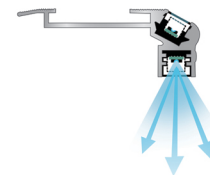

LUMENS_{AC}

ALUMINIUM PROFILE

CONFIGURATIONS

A+C

ANGLED + DOWN

ONLY A

ONLY ANGLED

ONLY C

ONLY DOWN

SPECIFICATIONS

- WIDTH TOLERANCE OF 1.5%
- POWER SUPPLY AVAILABLE IN 5A, 10A, 15A, 20A CONFIGURATION
- 0.2A/2.5W PER METER REQUIRED
- SPECS
 - PROFILE - ALUMINIUM EXTRUSION
 - RUBBER - EPDM
 - LIGHT CHAMBER - ACRYLIC
 - END CAPS - PVC