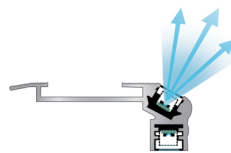

LUMENS_{AC}

ALUMINIUM PROFILE

CONFIGURATIONS

A+C

ANGLED + DOWN

ONLY A

ONLY ANGLED

ONLY C

ONLY DOWN

SPECIFICATIONS

- WIDTH TOLERANCE OF 1.5%
- POWER SUPPLY AVAILABLE IN 5A, 10A, 15A, 20A CONFIGURATION
- 0.2A/2.5W PER METER REQUIRED
- SPECS
 - PROFILE - ALUMINIUM EXTRUSION
 - RUBBER - EPDM
 - LIGHT CHAMBER - ACRYLIC
 - END CAPS - PVC