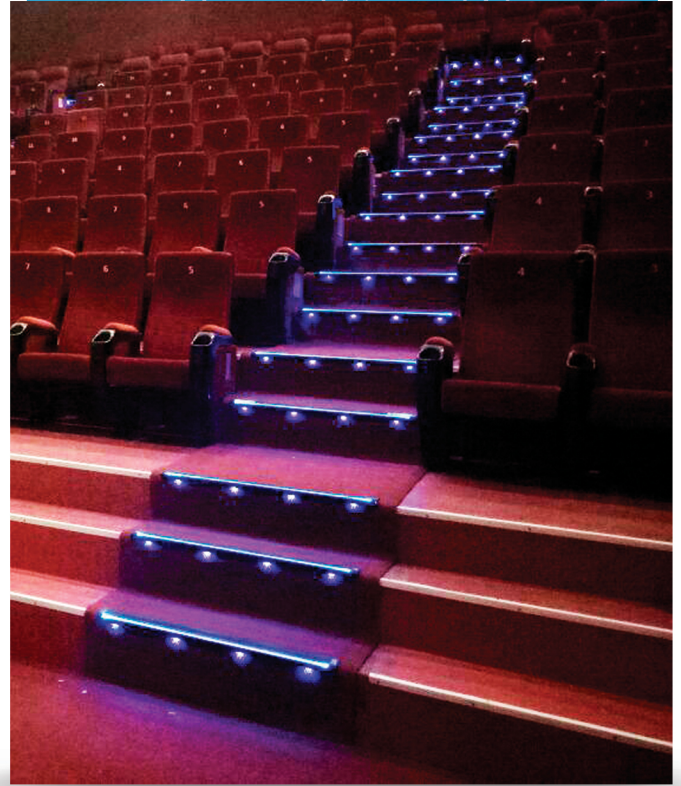

LUMENS^{AC}

ONE STEP AT A TIME

FEATURES

- Aluminum profile for durability
- PVC end caps
- Available in OPTIC (A) and LED (C) light
- Array of colours available including but not limited to BLUE, RED, AMBER
- Slip resistant rubber insert
- 2 year quality warranty (indoor)
- Lit Row/Seat markers available (optional)
- CUSTOM NAME/LOGO downlit glow available in LED C (optional)
- Config. Options - A+C, or ONLY A, or ONLY C
- Customisable LED (C) spacing

LUMENS_{AC}

ALUMINIUM PROFILE

CONFIGURATIONS

A+C

ANGLED + DOWN

ONLY A

ONLY ANGLED

ONLY C

ONLY DOWN

SPECIFICATIONS

- WIDTH TOLERANCE OF 1.5%
- POWER SUPPLY AVAILABLE IN 5A, 10A, 15A, 20A CONFIGURATION
- 0.2A/2.5W PER METER REQUIRED
- SPECS
 - PROFILE - ALUMINIUM EXTRUSION
 - RUBBER - EPDM
 - LIGHT CHAMBER - ACRYLIC
 - END CAPS - PVC