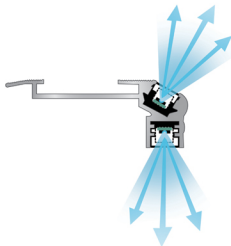

LUMENS^{AC}

ONE STEP AT A TIME

FEATURES

- Aluminum profile for durability
- PVC end caps
- Available in OPTIC (A) and LED (C) light
- Array of colours available including but not limited to BLUE, RED, AMBER
- Slip resistant rubber insert
- 2 year quality warranty (indoor)
- Lit Row/Seat markers available (optional)
- CUSTOM NAME/LOGO downlit glow available in LED C (optional)
- Config. Options - A+C, or ONLY A, or ONLY C
- Customisable LED (C) spacing

LUMENS_{AC}

ALUMINIUM PROFILE

CONFIGURATIONS

A+C

ANGLED + DOWN

ONLY A

ONLY ANGLED

ONLY C

ONLY DOWN

SPECIFICATIONS

- WIDTH TOLERANCE OF 1.5%
- POWER SUPPLY AVAILABLE IN 5A, 10A, 15A, 20A CONFIGURATION
- 0.2A/2.5W PER METER REQUIRED
- SPECS
 - PROFILE - ALUMINIUM EXTRUSION
 - RUBBER - EPDM
 - LIGHT CHAMBER - ACRYLIC
 - END CAPS - PVC