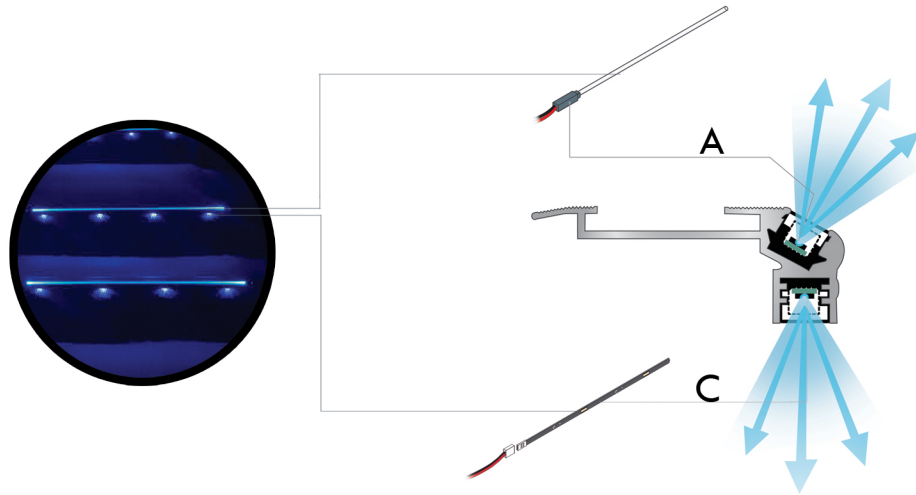

LUMENS^{AC}

ONE STEP AT A TIME

FEATURES

- Aluminum profile for durability
- PVC end caps
- Available in OPTIC (A) and LED (C) light
- Array of colours available including but not limited to BLUE, RED, AMBER
- Slip resistant rubber insert
- 2 year quality warranty (indoor)
- Lit Row/Seat markers available (optional)
- CUSTOM NAME/LOGO downlit glow available in LED C (optional)
- Config. Options - A+C, or ONLY A, or ONLY C
- Customisable LED (C) spacing

LUMENS_{AC}

ALUMINIUM PROFILE

CONFIGURATIONS

A+C

ANGLED + DOWN

ONLY A

ONLY ANGLED

ONLY C

ONLY DOWN

SPECIFICATIONS

- WIDTH TOLERANCE OF 1.5%
- POWER SUPPLY AVAILABLE IN 5A, 10A, 15A, 20A CONFIGURATION
- 0.2A/2.5W PER METER REQUIRED
- SPECS
 - PROFILE - ALUMINIUM EXTRUSION
 - RUBBER - EPDM
 - LIGHT CHAMBER - ACRYLIC
 - END CAPS - PVC