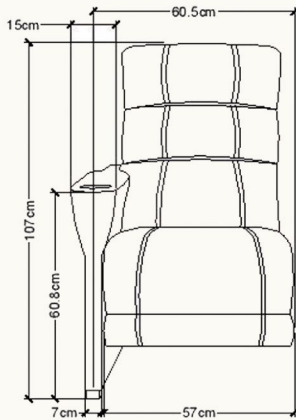

A-TOM[®]

SEATING

SPACES[®]
AND
BETWEEN

KRYPTON

MINIMUM SIZE, MAXIMUM SEATS

FEATURES

- 23 inches seat base and 25 inches Center to Center makes it the smallest recliner variant
- Plush backrest for ultimate comfort
- Minimal armrest for maximum space utilization
- Obstruction free base for easy cleaning
- Offered as single, continuous or love seats (with an articulating centre arm)
- Interchangeable parts for easy replacement
- A variety of upholstery and colors
- Choice of manual or electric recliner
- Constructible with ADA ends (Optional)
- Lifiable Seat Base (Optional)
- Motorized Headrest (Optional)

KRYPTON RECLINER(cm)

SINGLE ARM

DOUBLE ARM

LOVE SEAT