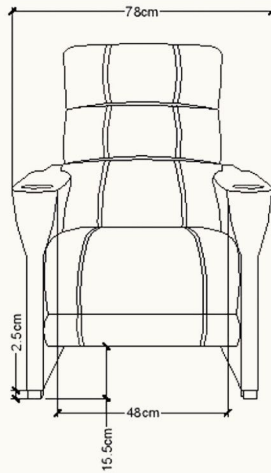

A-TOM[®]

SEATING

SPACES[®]
AND
BETWEEN

KRYPTON

MINIMUM SIZE, MAXIMUM SEATS

FEATURES

- 23 inches seat base and 25 inches Center to Center makes it the smallest recliner variant
- Plush backrest for ultimate comfort
- Minimal armrest for maximum space utilization
- Obstruction free base for easy cleaning
- Offered as single, continuous or love seats (with an articulating centre arm)
- Interchangeable parts for easy replacement
- A variety of upholstery and colors
- Choice of manual or electric recliner
- Constructible with ADA ends (Optional)
- Lifiable Seat Base (Optional)
- Motorized Headrest (Optional)

KRYPTON RECLINER(cm)

SINGLE ARM

DOUBLE ARM

LOVE SEAT