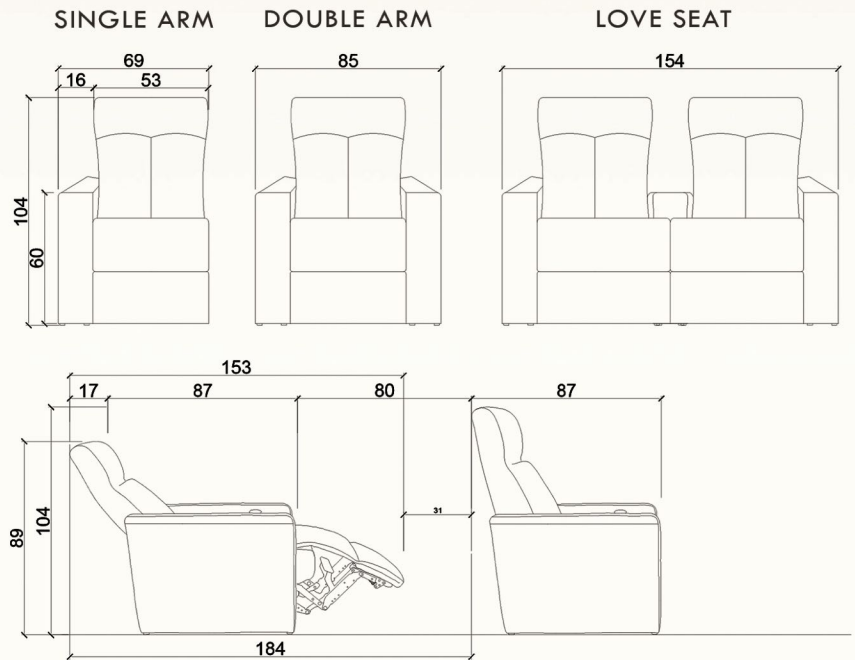

A-TOM[®]

SEATING

SPACES[®]
AND
BETWEEN

NEON

MINIMALISM MEETS COMFORT

FEATURES

- Available as GRANDE or SHORT
- Customizable reclining depth
- Configurable for inclined install
- Offered as single, continuous or love seats (with an articulating centre arm)
- Constructible with ADA ends
- Optional swivel tables
- A variety of upholstery and colors
- Choice of manual or electric recliner
- Also available in Zero Wall Mechanism
- Daybed option available
- Lifiable Seat Base
- Roll-up Seat Legrest
- Motorized Headrest

NEON RECLINER (cm)

SHORT RECLINER

GRANDE RECLINER