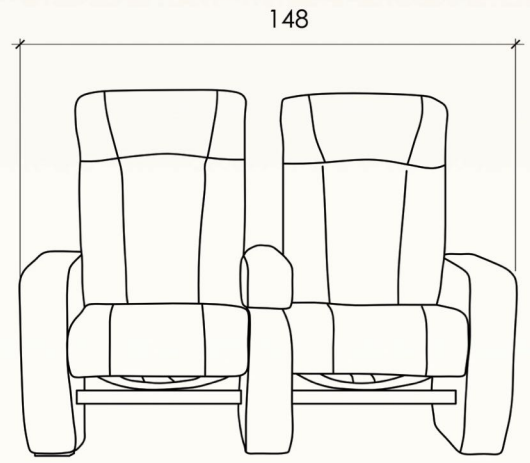

RADIUM

COMFORT AND PRICE ARE ON THE SAME SIDE!

FEATURES

- Economical on price & footprint
- Seamless slide into recline operation
- Obstruction free under structure makes cleaning a breeze
- Offered as single, continuous or love seats (with an articulating centre arm)
- Constructible with ADA ends
- Optional swivel tables
- A variety of upholstery and colors

RADIUM GLIDER (cm)

SINGLE ARM

DOUBLE ARM

LOVE SEAT