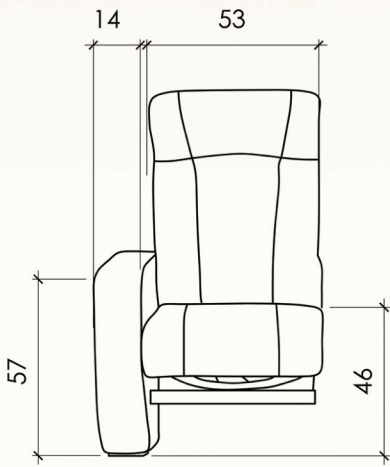

RADIUM GLIDER (cm)

SINGLE ARM

DOUBLE ARM

LOVE SEAT