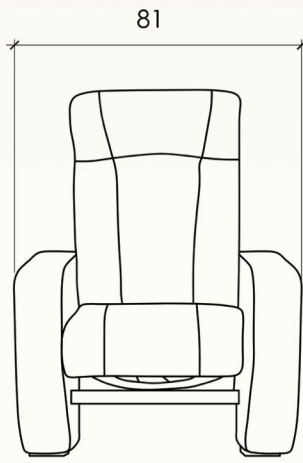

RADIUM

COMFORT AND PRICE ARE ON THE SAME SIDE!

FEATURES

- Economical on price & footprint
- Seamless slide into recline operation
- Obstruction free under structure makes cleaning a breeze
- Offered as single, continuous or love seats (with an articulating centre arm)
- Constructible with ADA ends
- Optional swivel tables
- A variety of upholstery and colors

RADIUM GLIDER (cm)

SINGLE ARM

DOUBLE ARM

LOVE SEAT