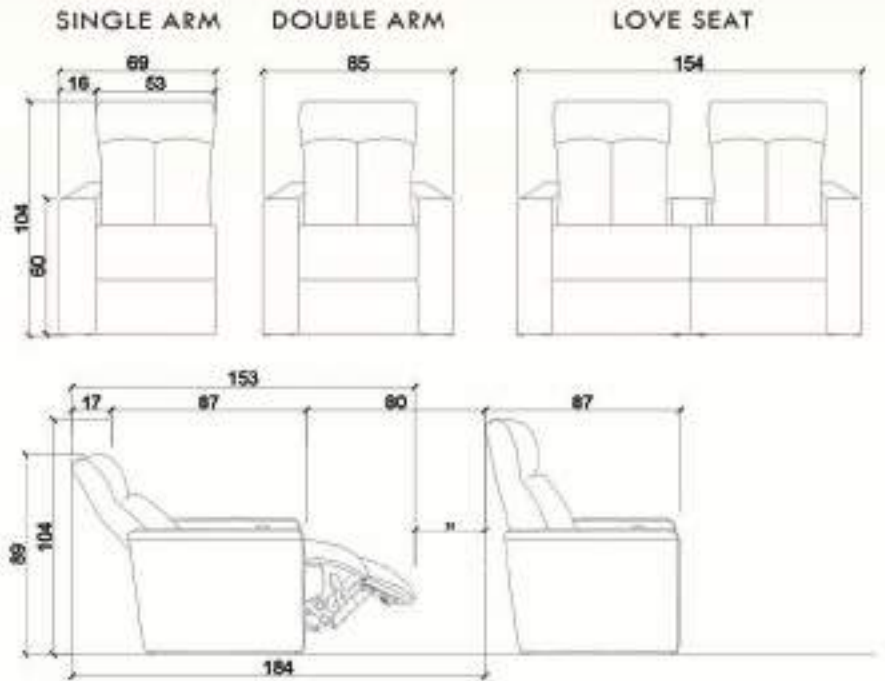

A-TOM[®]
SEATING

SPACES[™]
BETWEEN

NEON

MINIMALISM MEETS COMFORT

FEATURES

- Available as GRANDE or SHORT
- Customizable reclining depth
- Configurable for inclined install
- Offered as single, continuous or love seats (with an articulating centre arm)
- Constructible with ADA ends
- Optional swivel tables
- A variety of upholstery and colors
- Choice of manual or electric recliner
- Also available in Zero Wall Mechanism
- Daybed option available
- Lifiable Seat Base
- Roll-up Seat Legrest
- Motorized Headrest

NEON RECLINER (cm)

SHORT RECLINER

SINGLE ARM

DOUBLE ARM

LOVE SEAT

GRANDE RECLINER