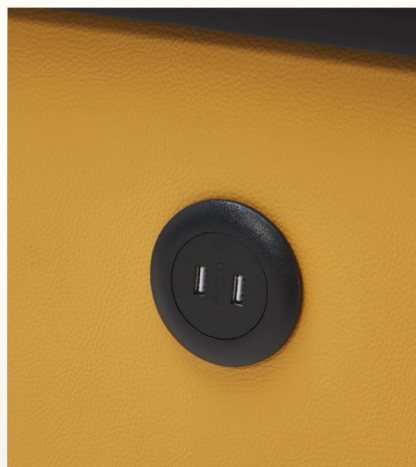

STANDARD SEAT NUMBER

LED PROGRAMMABLE
SEAT NUMBER

ALUMINIUM ROW INDICATOR
WITH DOWN LIGHT

BLUE LIT BUTTON W_USB

BLUE LIT MOTION
CONTROL BUTTON

WEIGHT SENSOR

REMOVABLE BACKREST CUSHION

REMOVABLE BUTT REST CUSHION

DETACHABLE BUTT REST

DETACHABLE HEADREST COVER
(SYNTHETIC LEATHER)

DETACHABLE HEADREST COVER
(FABRIC)

SHOW WOOD

SEAT FLAPS

SMART TOUCH SENSOR

USB CHARGING SLOTS