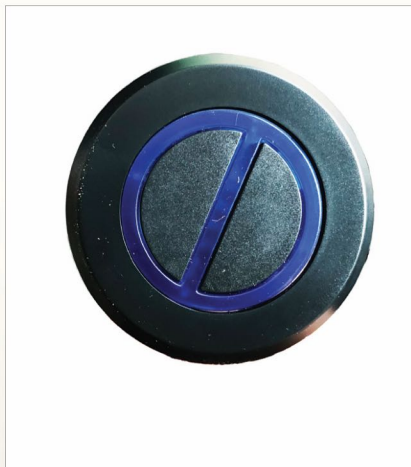

NORMAL CUPHOLDER

SAFETY SENSOR

OPEN AND CLOSE SENSOR

ACCESSORIES

EMBROIDERED LOGO

DIAMOND STITCHING ON BODY

DIAMOND STITCHING ON ARMREST

STITCH PIPING

DUAL TONE UPHOLSTERY

MOTORIZED HEADREST

ROLL-UP LEGREST

CUSTOMIZABLE LEG REST PROTECTION

OPEN CLOSE EASY CLEANING OPTION FOR ALL RECLINERS

STAINLESS STEEL
SEAT NUMBER

STAINLESS STEEL TABLETOP
SEAT NUMBER

EMBROIDERED
SEAT NUMBERS

STANDARD SEAT NUMBER

LED PROGRAMMABLE
SEAT NUMBER

ALUMINIUM ROW INDICATOR
WITH DOWN LIGHT

BLUE LIT BUTTON W_USB

BLUE LIT MOTION
CONTROL BUTTON

WEIGHT SENSOR

REMOVABLE BACKREST CUSHION

REMOVABLE BUTT REST CUSHION

DETACHABLE BUTT REST

DETACHABLE HEADREST COVER
(SYNTHETIC LEATHER)

DETACHABLE HEADREST COVER
(FABRIC)

SHOW WOOD

SEAT FLAPS

SMART TOUCH SENSOR

USB CHARGING SLOTS