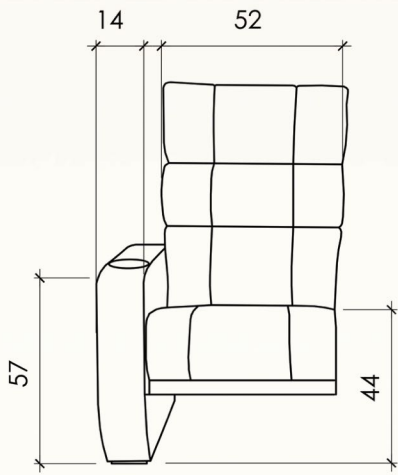

TITANIUM GLIDER (cm)

SINGLE ARM