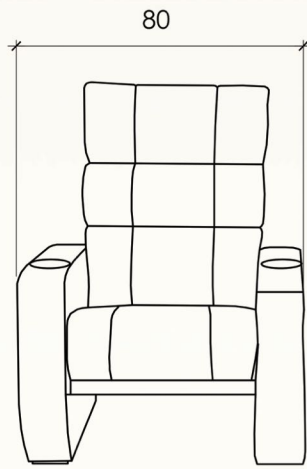

TITANIUM GLIDER (cm)

DOUBLE ARM