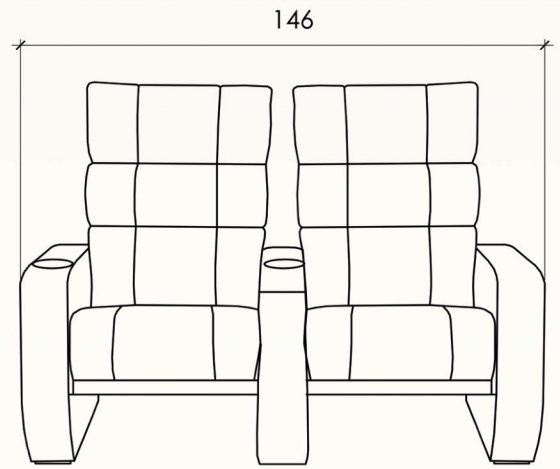

## FEATURES

- 3 pillow back design
- Seamless slide into recline operation
- Obstruction free under structure makes cleaning a breeze
- Offered as single, continuous or love seats (with an articulating centre arm)
- Constructible with ADA ends
- Optional swivel tables
- A variety of upholstery and colors

# TITANIUM GLIDER (cm)

SINGLE ARM

DOUBLE ARM

LOVE SEAT