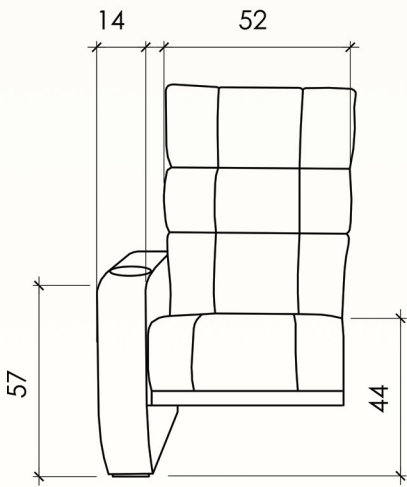

TITANIUM

GLIDE INTO COMFORT

FEATURES

- 3 pillow back design
- Seamless slide into recline operation
- Obstruction free under structure makes cleaning a breeze
- Offered as single, continuous or love seats (with an articulating centre arm)
- Constructible with ADA ends
- Optional swivel tables
- A variety of upholstery and colors

TITANIUM GLIDER (CM)

SINGLE ARM

DOUBLE ARM

LOVE SEAT