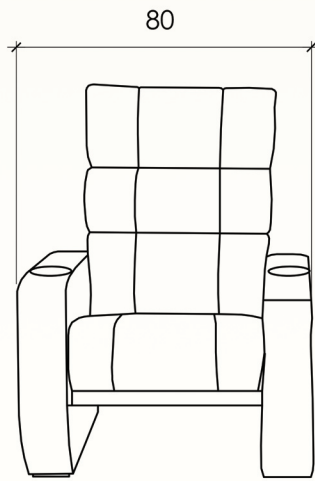

TITANIUM

GLIDE INTO COMFORT

FEATURES

- 3 pillow back design
- Seamless slide into recline operation
- Obstruction free under structure makes cleaning a breeze
- Offered as single, continuous or love seats (with an articulating centre arm)
- Constructible with ADA ends
- Optional swivel tables
- A variety of upholstery and colors

TITANIUM GLIDER (CM)

SINGLE ARM

DOUBLE ARM

LOVE SEAT