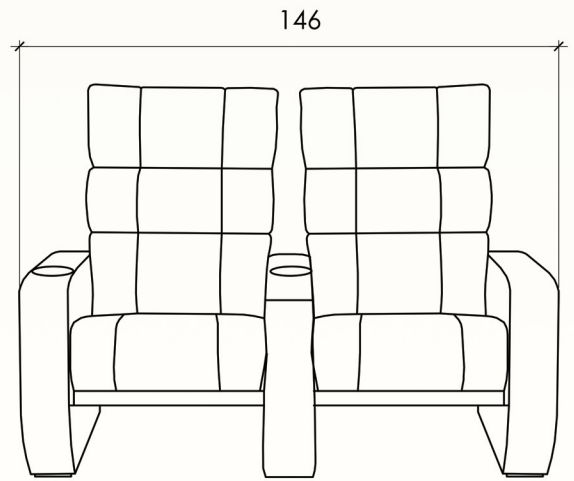

TITANIUM

GLIDE INTO COMFORT

FEATURES

- 3 pillow back design
- Seamless slide into recline operation
- Obstruction free under structure makes cleaning a breeze
- Offered as single, continuous or love seats (with an articulating centre arm)
- Constructible with ADA ends
- Optional swivel tables
- A variety of upholstery and colors

TITANIUM GLIDER (CM)

SINGLE ARM

DOUBLE ARM

LOVE SEAT